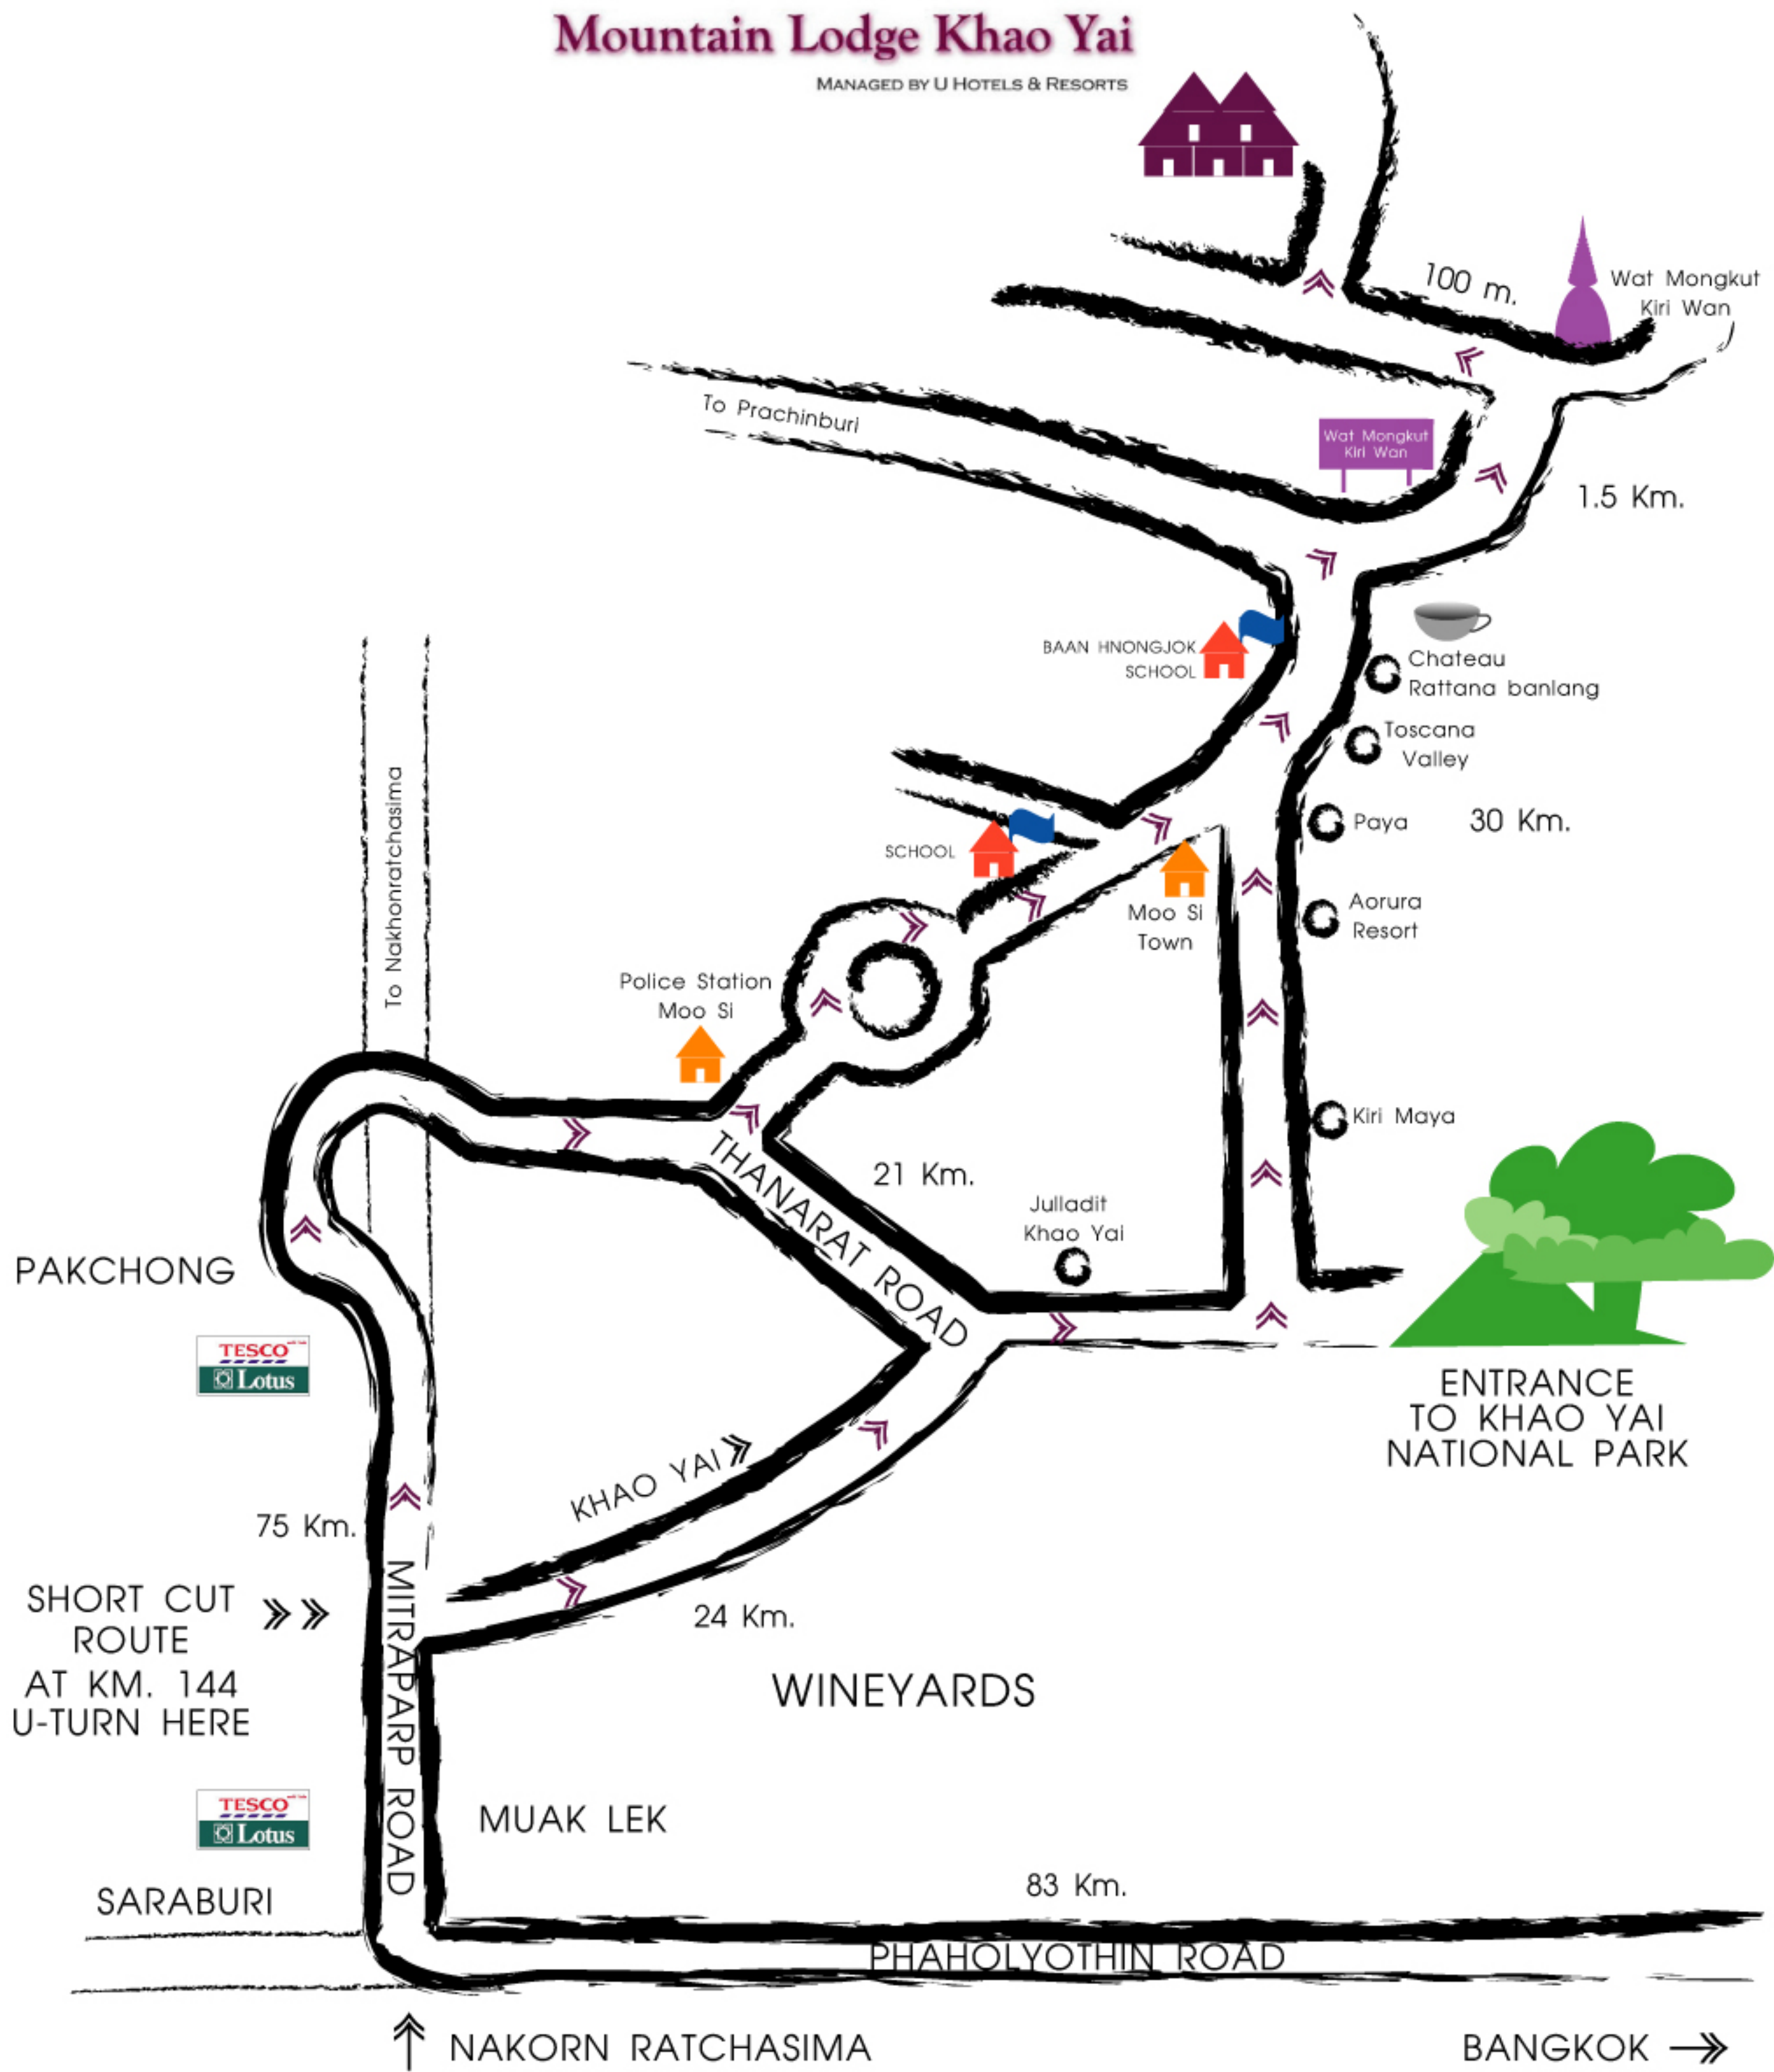

Mountain Lodge Khao Yai

MANAGED BY U HOTELS & RESORTS

100 m. Wat Mongkut Kiri Wan

1.5 Km.

BAAN HNONGJOK SCHOOL

Chateau Rattana banlang

Toscana Valley

Paya 30 Km.

Aorura Resort

Kiri Maya

Moo Si Town

Police Station Moo Si

21 Km.

Julladit Khao Yai

PAKCHONG

75 Km.

THANARAT ROAD

24 Km.

WINEYARDS

MUAK LEK

83 Km.

SARABURI

↑ NAKORN RATCHASIMA

BANGKOK →

To Nakhonratchasima

To Prachinburi

Wat Mongkut Kiri Wan

ENTRANCE TO KHAO YAI NATIONAL PARK

SHORT CUT ROUTE

AT KM. 144 U-TURN HERE